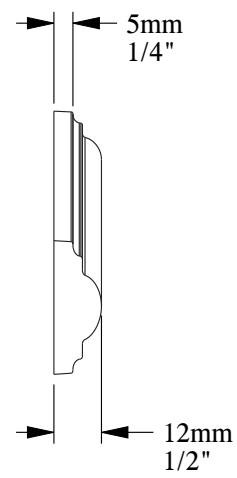

SCALE 1:2

SCALE 1:2

ORAC[®]
DECOR

Biekorfstraat 32
8400 Oostende - Belgium
Tel +32 (0)59 80 32 52
www.oracdecor.com
info@oracdecor.com

Part name: PX103A
Designed by: ORAC
Designed on: 29-Jul-1999

Version: 1.0

Unless otherwise specified: all dimensions are in millimeters and inches, scale 1:1, length 2 meters

All information in this document is Orac's exclusive property. It may in no case be reproduced, even partly, be communicated to a third party or used for any possible purpose without ORAC's express written permission. Further legal information can be found at <https://www.oracdecor.com/en/general-sales-conditions>